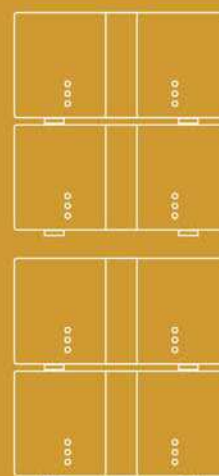

RCM Audio, 40-288 Katowice, ul.Czarnieckiego 17 tel. 32 206-40-16

Valid from March 1st 2017

MASTERPIECE SERIES

MP-M201mkII

MP-M201

MONAURAL POWER AMPLIFIER

SPECIFICATIONS

Product Type:	Twin chassis True Balanced Mono Power Amplifier
Inputs:	1xXLR analog
Input Impedance:	10KΩ
Input Sensitivity:	0,7V RMS
Outputs:	1x set balanced speaker out
Output Power High Frequencies:	2x100w rms ClassA (8Ω) / 2x300 w rms ClassAB (8Ω) - switchable
Output Power Low Frequencies:	2x500 w rms ClassAB (8Ω)
Other Options:	Active crossover module designed for large speaker systems with bass towers
Remote Control:	N/A
Power Cable:	Not included
Dimensions PSU / AMP:	240(H) x 435(W) x 610(D)mm- each chassis (4 chassis in total)
Weight PSU:	100Kg each- 2 pieces
Weight AMP:	50Kg each - 2 pieces