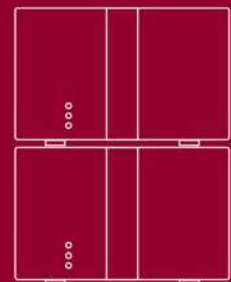

SM-103

MONAURAL POWER AMPLIFIER

TO BE INTRODUCED

IN MAY 2017

SPECIFICATIONS

Product Type:	Mono balanced Power Amplifier
Inputs:	1xXLR analog / 1xRCA analog
Input Impedance:	10KΩ
Input Sensitivity:	0,7V rms XLR / 1,4V rms RCA
Outputs:	2x set balanced speaker out in parallel
Output Power:	2x100w rms ClassA (8Ω) / 2x150w rms ClassAB (8Ω) - switchable
Other Options:	Sound mode Rock / Sound mode Classic from VA MP-S201 included
Remote Control:	Sold separately
Power Cable:	Not included
Dimensions:	280(H) x 435(W) x 610(D)mm(each)
Weight:	75Kg (each)

ITEM#	MODEL	DESCRIPTION	RETAIL
420716	SM-103-Silver	Power Amplifier-Mono	€ 56.000
420714	SM-103-Black	Power Amplifier-Mono	€ 56.000
420715	SM-103-White(madetoorder)	Power Amplifier-Mono	€ 64.400
420717	SM-103-Champagne(madetoorder)	Power Amplifier-Mono	€ 64.400
420718	SM-103-Bespoke(madetoorder)	Power Amplifier-Mono	€ 67.200

RCM Audio, 40-288 Katowice, ul.Czarnieckiego 17 tel. 32 206-40-16