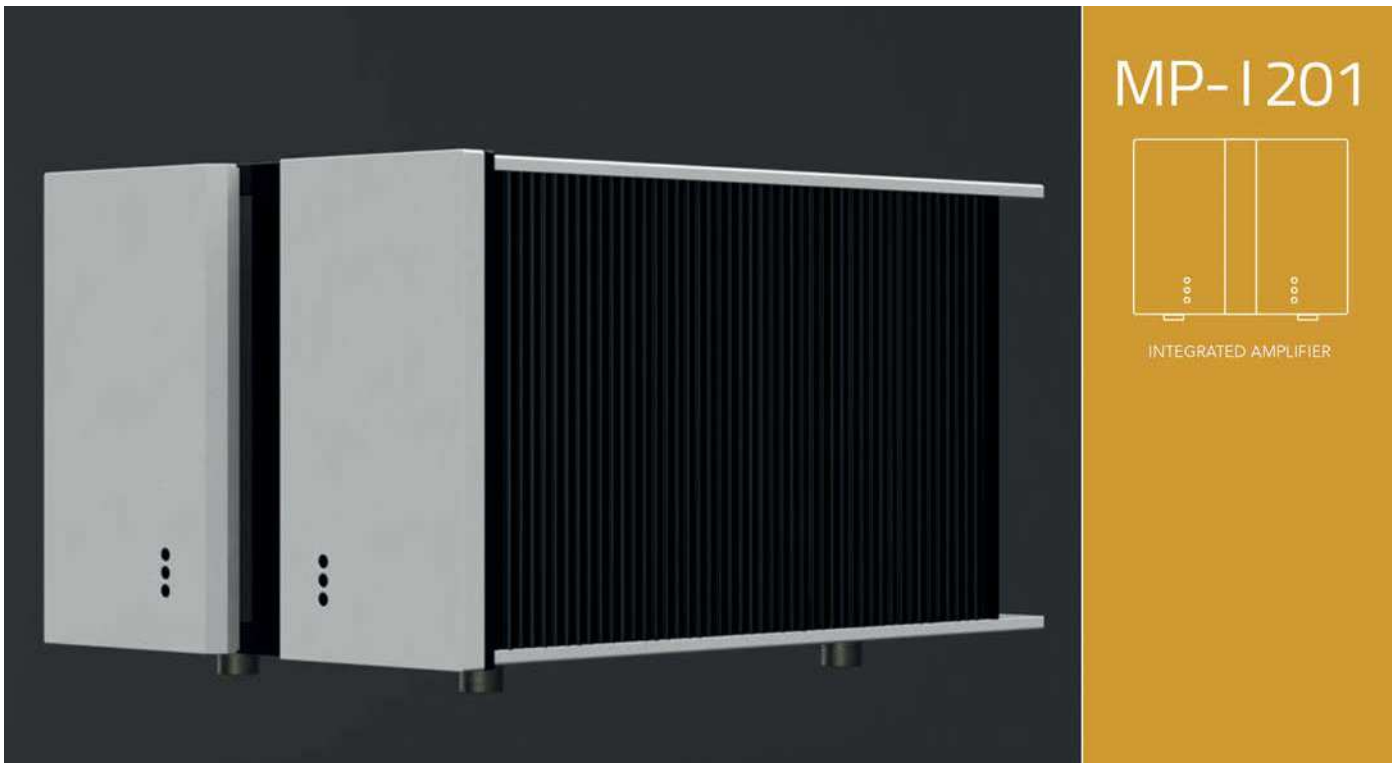

SPECIFICATIONS

Product Type:	Balanced Integrated Amplifier
Volume:	Relay controlled fixed resistor network
Inputs:	3xXLR analog / 2xRCA analog
Input Impedance:	10KΩ
Input Sensitivity:	2V - 8V RMS
Outputs:	1x set balanced speaker out
Output Power:	2x25w rms ClassA (8Ω) / 2x700w rms ClassAB(8Ω) - switchable
Remote Control:	VA RC-010 remote included
Power Cable:	Not included
Dimensions:	430(H) x 505(W) x 708(D)mm
Weight:	126Kg

ITEM#	MODEL	DESCRIPTION	RETAIL
430502	MP-I201-Silver	Integrated Amplifier	€ 100.000
430500	MP-I201-Black	Integrated Amplifier	€ 100.000
430501	MP-I201-White(madetoorder)	Integrated Amplifier	€ 115.000
430503	MP-I201-Champagne(madetoorder)	Integrated Amplifier	€ 115.000
430504	MP-I201-Bespoke(madetoorder)	Integrated Amplifier	€ 120.000

RCM Audio, 40-288 Katowice, ul.Czarnieckiego 17 tel. 32 206-40-16