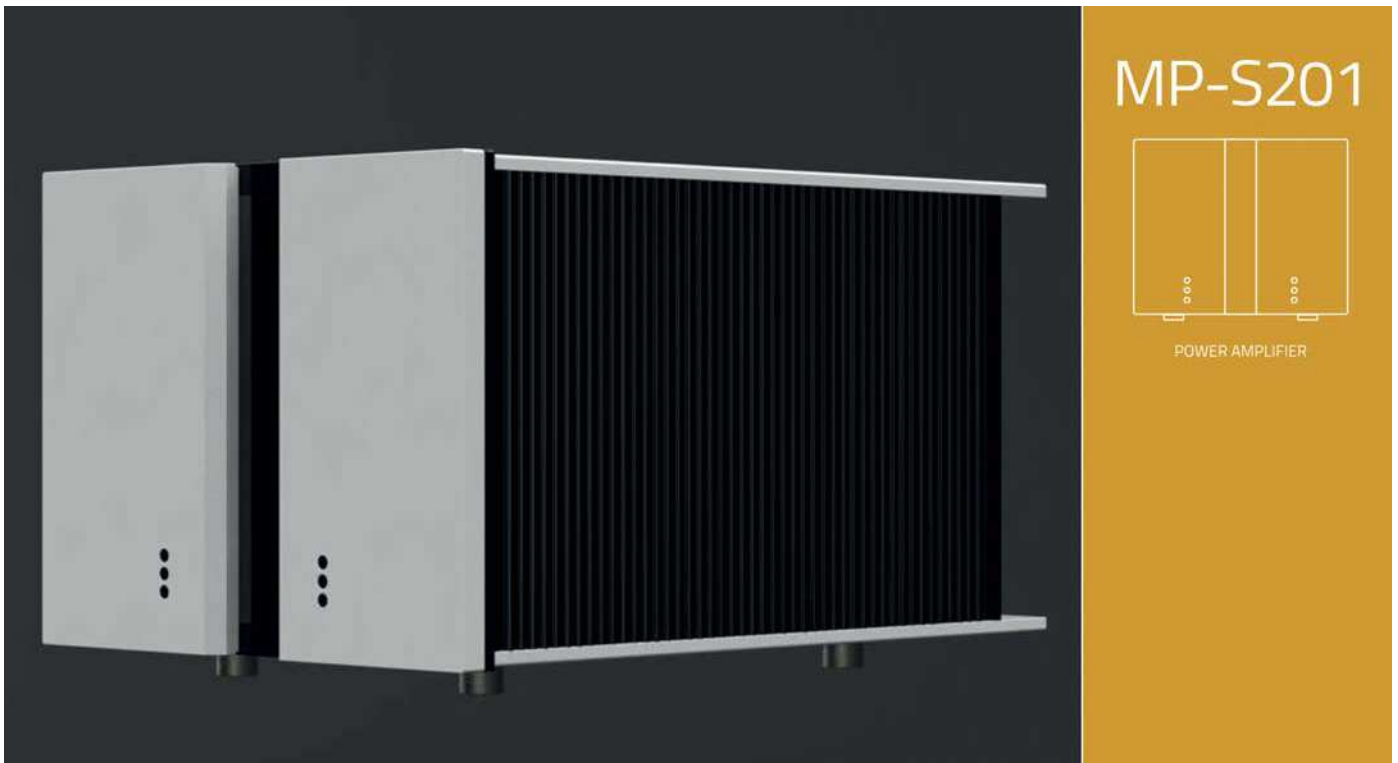

SPECIFICATIONS

Product Type:	Stereo Balanced Power Amplifier
Inputs:	2xXLR analog (1per channel) / 1xXLR analog for mono mode
Input Impedance:	10KΩ
Input Sensitivity:	0,7V rms
Outputs:	1x set balanced speaker out
Output Power:	2x25w rms ClassA (8Ω) / 2x700w rms ClassAB (8Ω) - switchable
Remote Control:	N/A
Power Cable:	Not included
Dimensions:	430(H) x 505(W) x 708(D)mm
Weight:	125Kg

ITEM#	MODEL	DESCRIPTION	RETAIL
430602	MP-S201-Silver	Power Amplifier-Stereo	€ 85.000
430600	MP-S201-Black	Power Amplifier-Stereo	€ 85.000
430601	MP-S201-White(madetoorder)	Power Amplifier-Stereo	€ 97.750
430603	MP-S201-Champagne(madetoorder)	Power Amplifier-Stereo	€ 97.750
430604	MP-S201-Bespoke(madetoorder)	Power Amplifier-Stereo	€ 102.000

RCM Audio, 40-288 Katowice, ul.Czarnieckiego 17 tel. 32 206-40-16