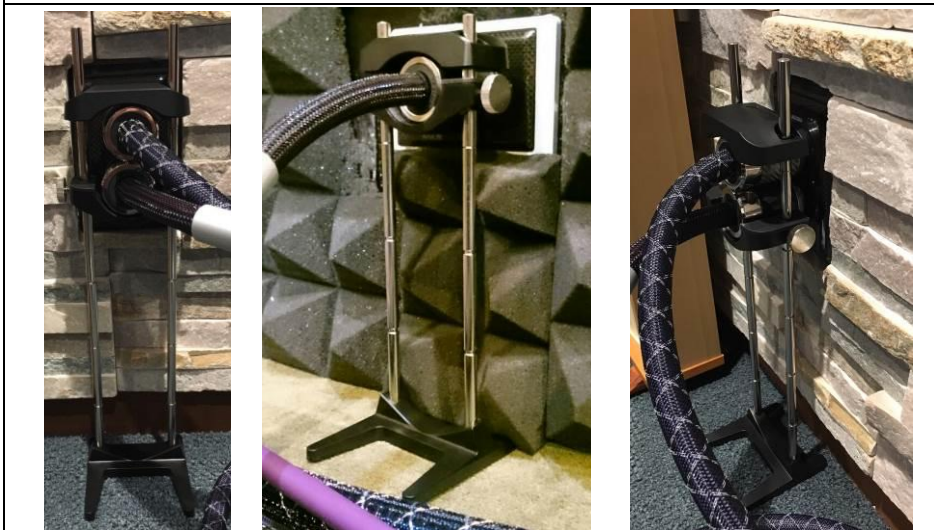

FURUTECH

PURE TRANSMISSION

Extension shaft bar

for NCF Booster (10pcs/set)

- Material: Ni plated Brass
- Overall Dimensions: 65X136X15mm approx. (OD. 7.9mm X 71.0 mm (L) approx./pc)
- Overall Weight: 265g approx. (10pcs/set)

Extension shaft bar set up image

Product name	Product Introduction	Jan Code
Extension Shaft Bar	Extension shaft bar for NCF Booster	4580370443653